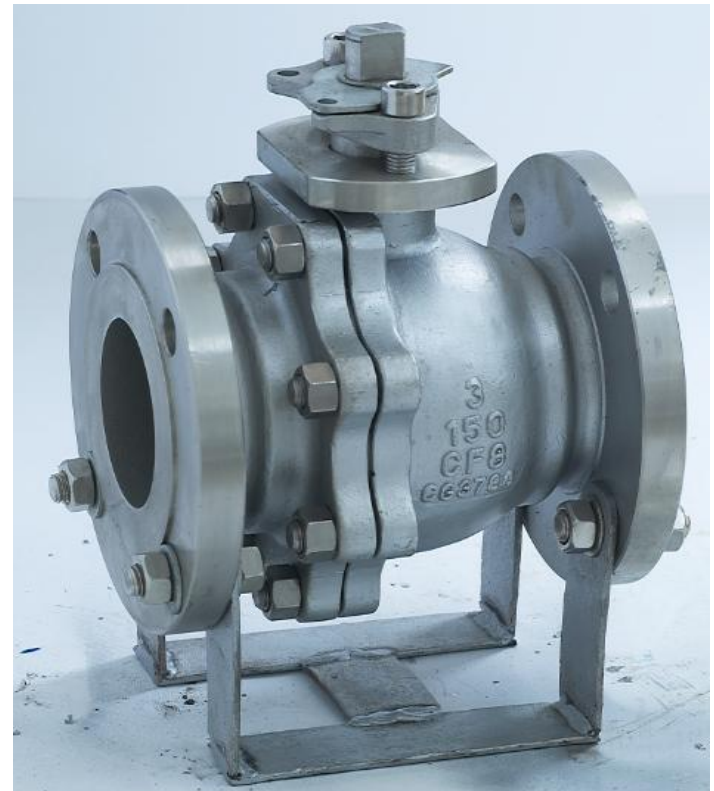

API Check Valve Series

IVEAPC LIMITED

IVEAPC LIMITED

API Ball Valve

- **Connetction:RF/BW/RTJ/SW/NPT/THD**
- **Type:Floating&Trunnion Type,One/Two/Three Piece Type**

IVEAPC LIMITED

IVEAPC LIMITED

API Globe/Check Valve

- **Connetction:RF/BW/RTJ/SW/NPT/THD**

IVEAPC LIMITED

IVEAPC LIMITED

API Butterfly Valve

- Electric Butterfly Valve

IVEAPC LIMITED

IVEAPC LIMITED

API Butterfly Valve