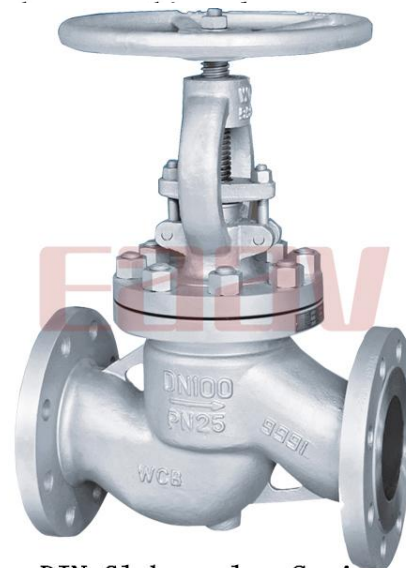

Wafer type

Flange type

API Gate Valve

IVEAPC LIMITED

- **Connetction:RF/RTJ/BW/SW/NPT/THD**
- **Type:Flexible Wedge,Rising Stem,Non-Rising Stem**

42 INCH

IVEAPC LIMITED

IVEAPC LIMITED

DIN Valve Series

Lug type butterfly valve

DIN Valve Series

DIN Check Valve series

DIN Butterfly valve Series

DIN Butterfly Valve Series

DIN Globe valve Series

DIN Butterfly/Gate Valve

IVEAPC LIMITED

IVEAPC LIMITED

BS Valve Series

Metal sealed butterfly valve

BS Valve Series

IVEAPC LIMITED

IVEAPC LIMITED

BS Gate Valve