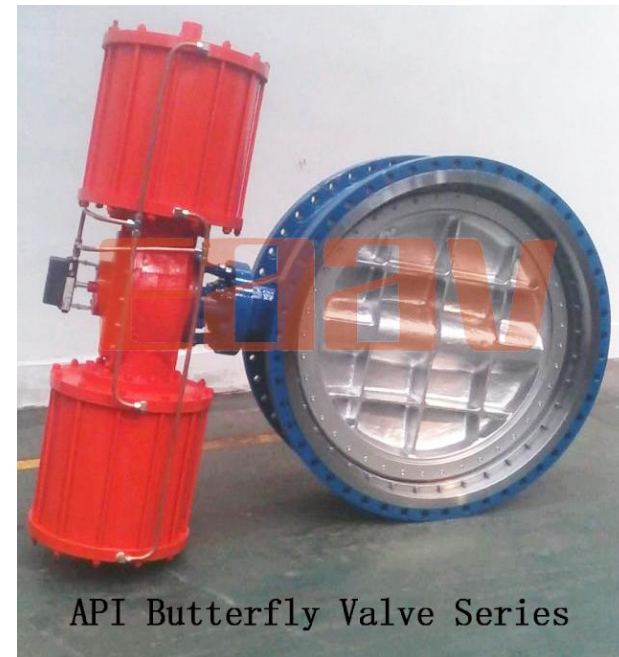

IVEAPC LIMITED

API Standard Valve

IVEAPC LIMITED

IVEAPC LIMITED

API Valve Series

contact@iveapc-limited.com

API Butterfly Valves

- **Connetction:RF/BW/RTJ/SW/NPT/THD**
- **Type:Wafer&LugType/Flange**

Bi-directional bearing High performance hard seal Butterfly Valve

API Butterfly Valve Series

API Butterfly Valve Series

IVEAPC LIMITED

IVEAPC LIMITED

API Globe Valve Series

API Gate Valve Series

API Ball Valve Series

API Check Valve Series

IVEAPC LIMITED

IVEAPC LIMITED

API Ball Valve

- **Connetction:RF/BW/RTJ/SW/NPT/THD**
- **Type:Floating&Trunnion Type,One/Two/Three Piece Type**

IVEAPC LIMITED

IVEAPC LIMITED

API Globe/Check Valve