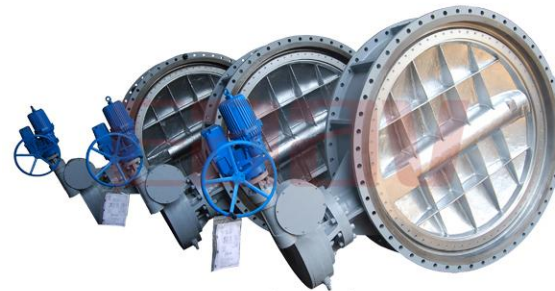

Wafer type

Flange type

API Gate Valve

IVEAPC LIMITED

- **Connetction:RF/RTJ/BW/SW/NPT/THD**
- **Type:Flexible Wedge,Rising Stem,Non-Rising Stem**

42 INCH

IVEAPC LIMITED

IVEAPC LIMITED

DIN Valve Series

Lug type butterfly valve

DIN Valve Series

DIN Check Valve series

DIN Butterfly valve Series

DIN Butterfly Valve Series

DIN Globe valve Series

DIN Butterfly/Gate Valve